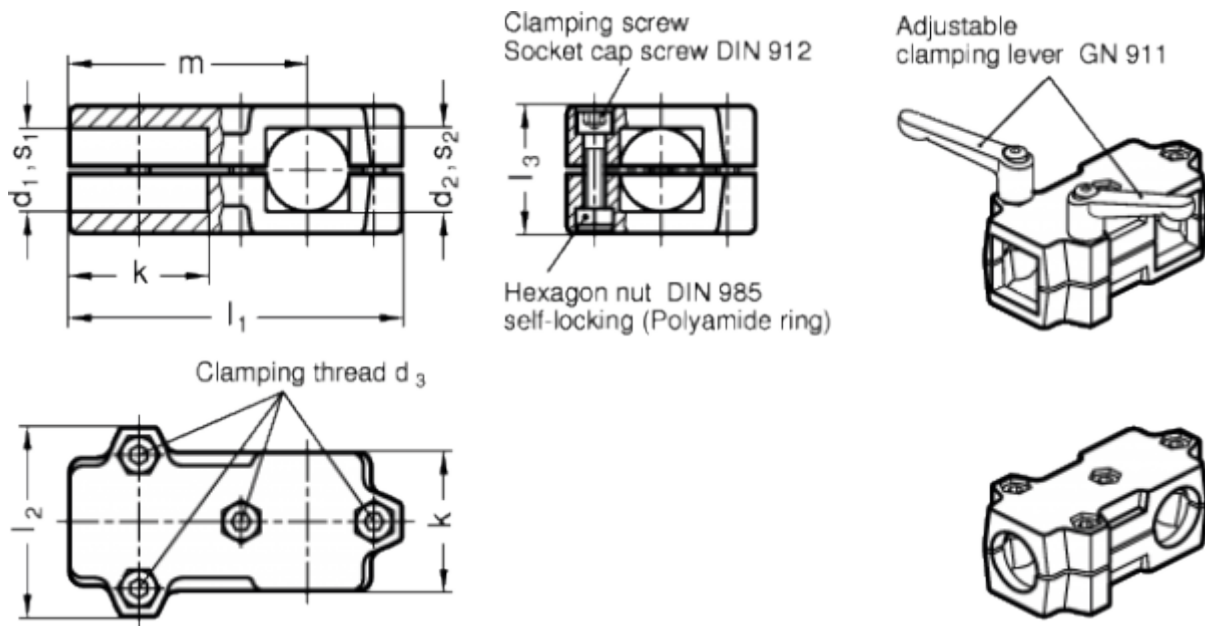

# Data Sheet

Article number: 20193V50B50762BL  
 Description: E+G T-angle clamp  
 GN 193-V50-B50-76-2-BL

## Measures

Accessories = GN 911-M10-63	m	= -	
d1	= -	s1	= 50
d2	= 50	s2	= -
d3	= M10	Weight in (g)	= 1070
k	= 76		
l1	= 176		
l2	= 98		
l3	= 70		